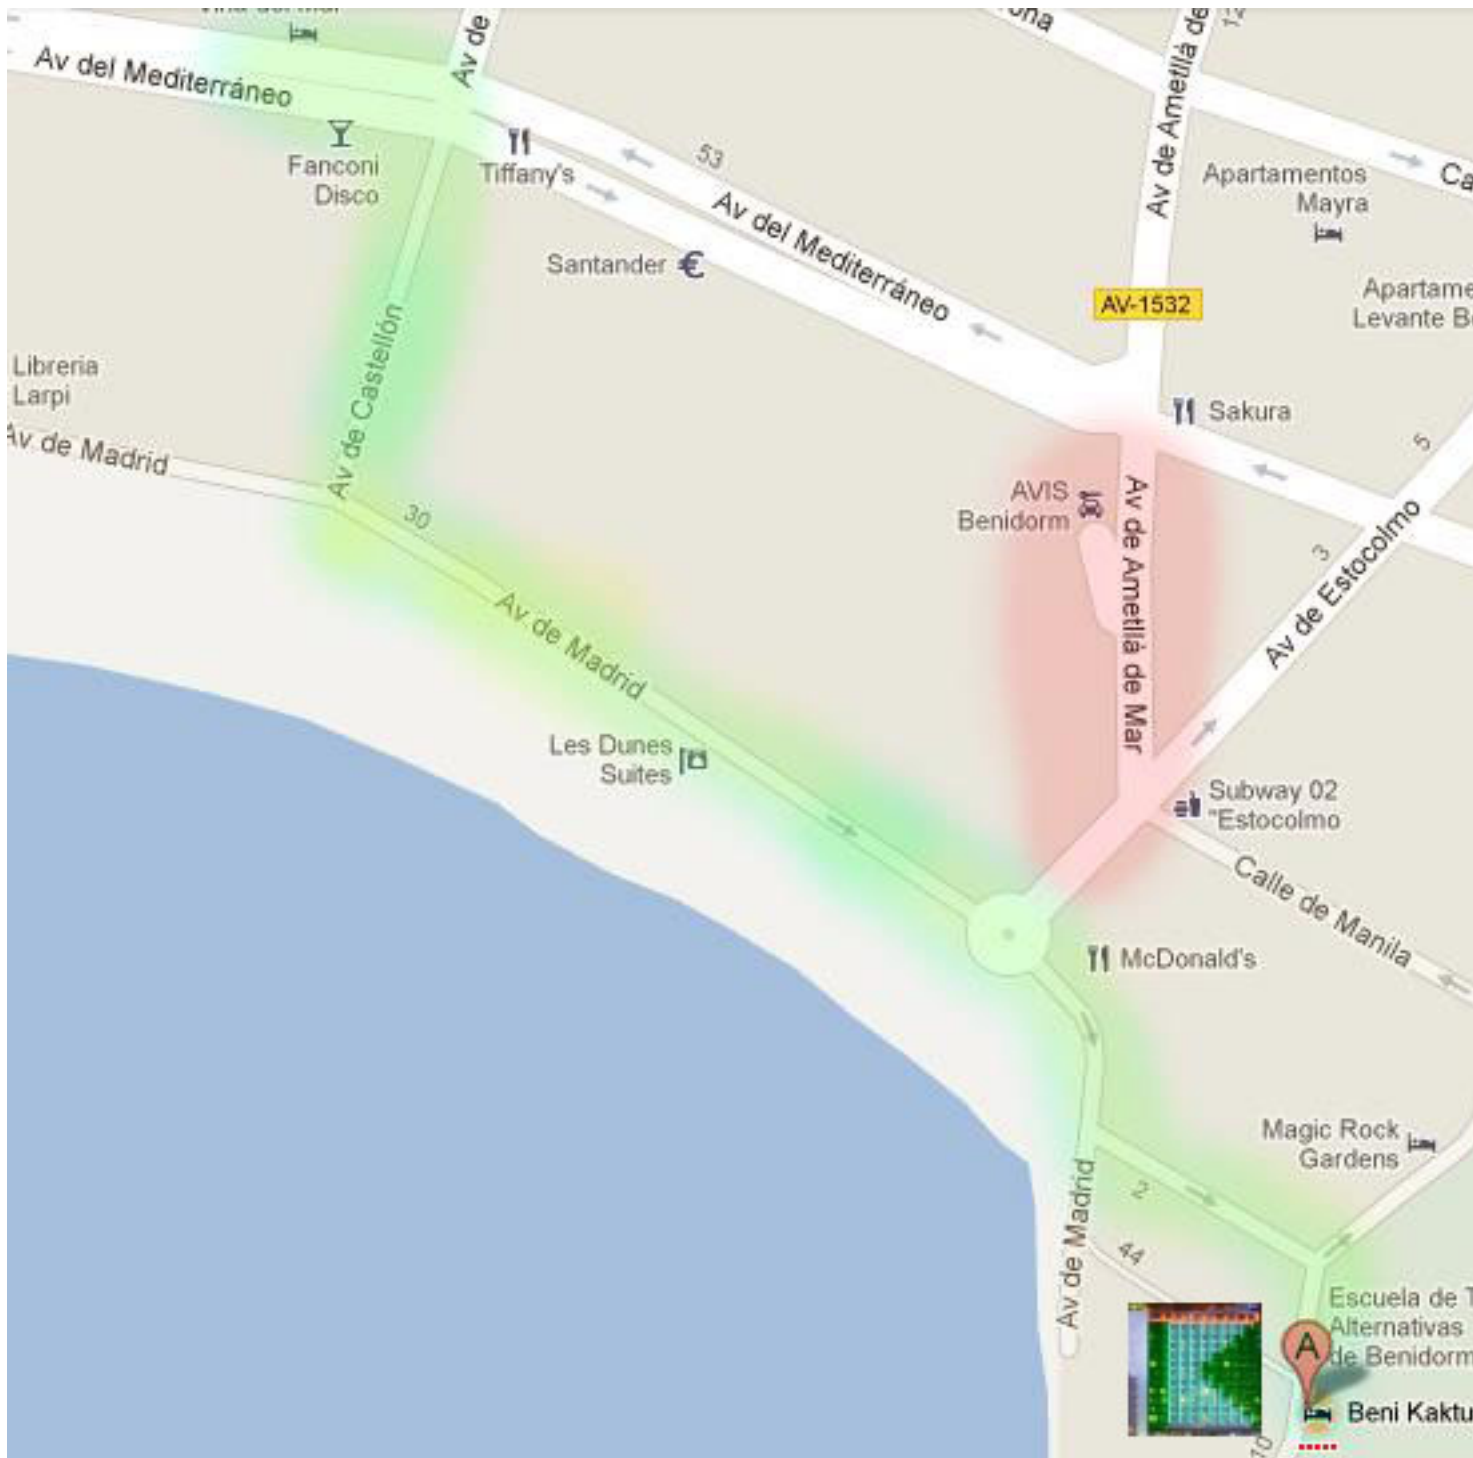

¿Cómo llegar al Hotel Benikactus? Semana de Fallas - 11 al 20 de Marzo

On the occasion of the Fallas is cut one of the streets leading to our Benikactus Hotel in Benidorm. This would be the alternative route through the Avenue Castellón and Paseo de Levante(Avenida de Madrid) to the end.

Map extracted from [Google Maps](https://www.google.com/maps)