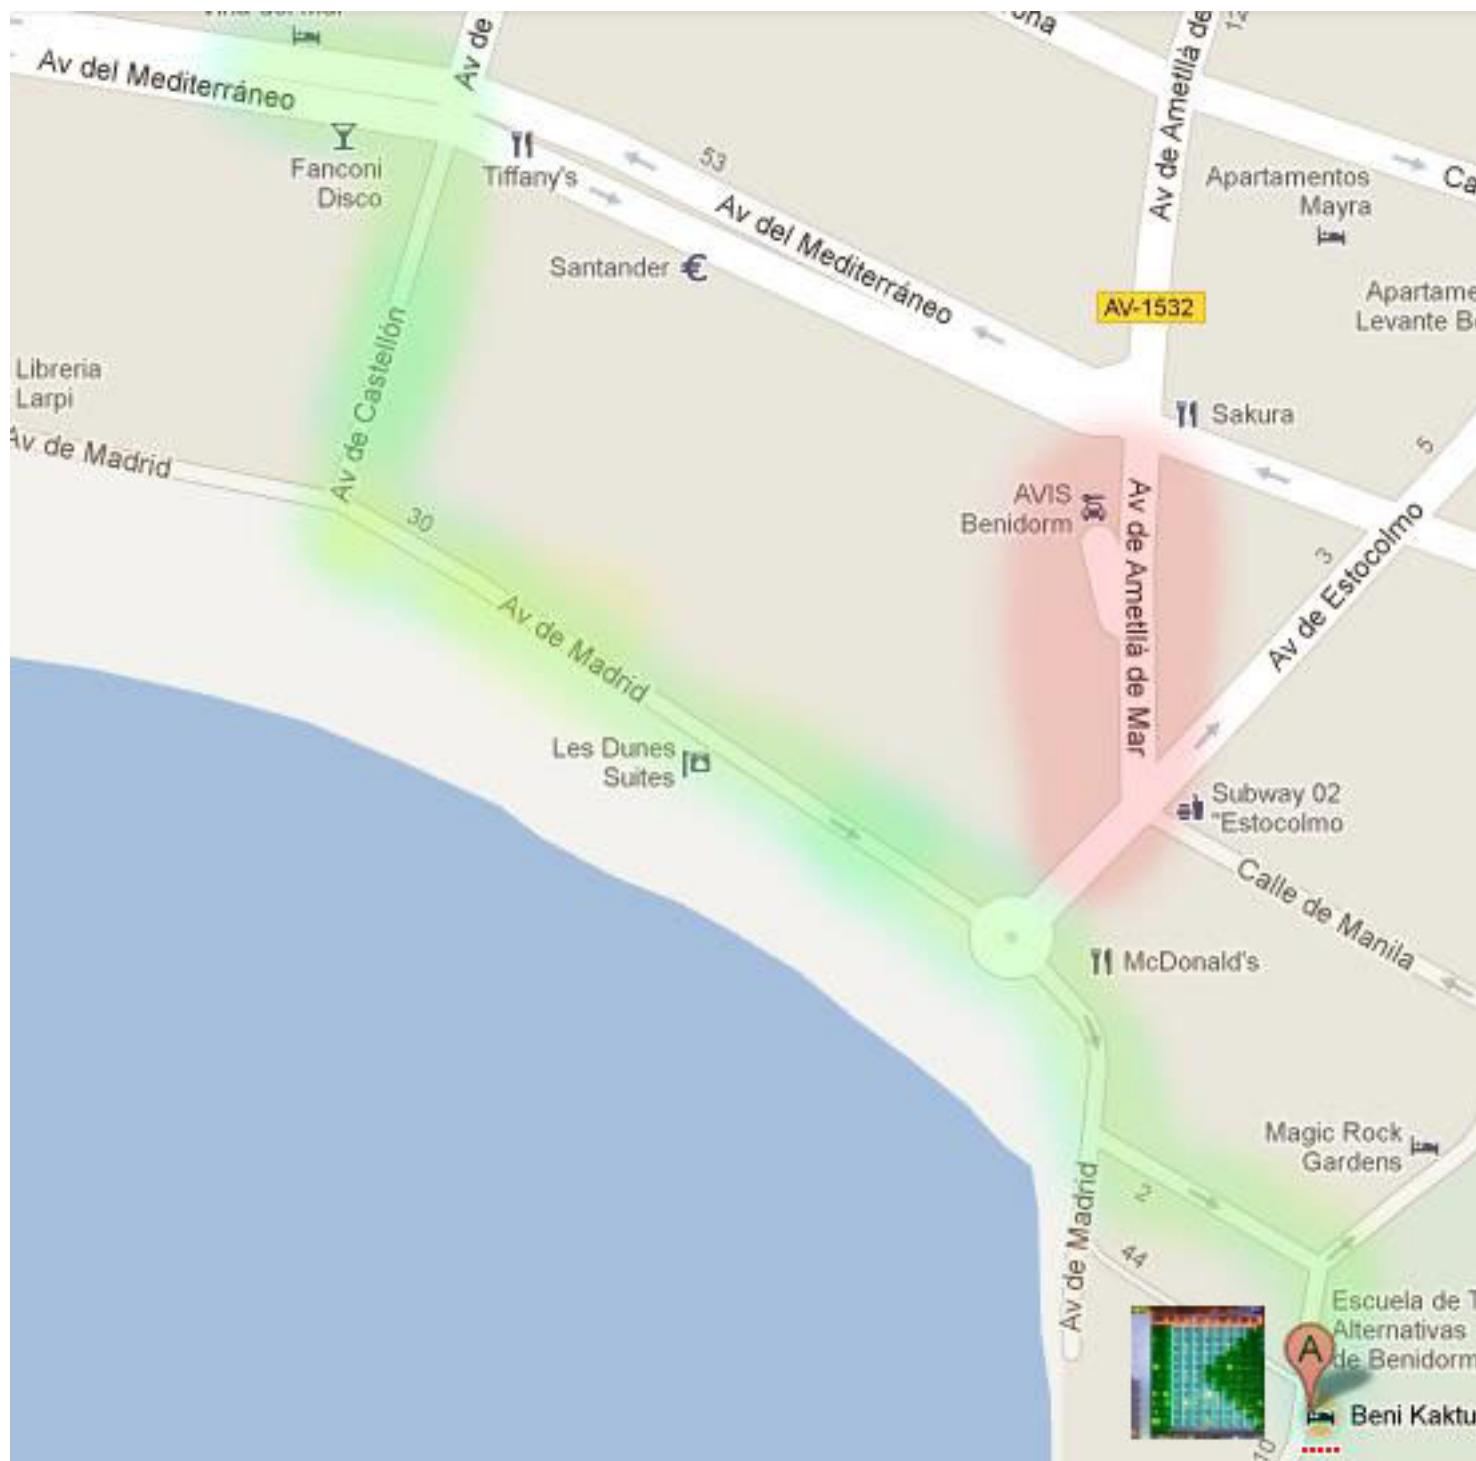

¿Cómo llegar al Hotel Benikactus? Semana de Fallas - 11 al 20 de Marzo

On the occasion of the Fallas is cut one of the streets leading to our Benikactus Hotel in Benidorm. This would be the alternative route through the Avenue Castellón and Paseo de Levante(Avenida de Madrid) to the end.

Map extracted from [Google Maps](https://www.google.com/maps)